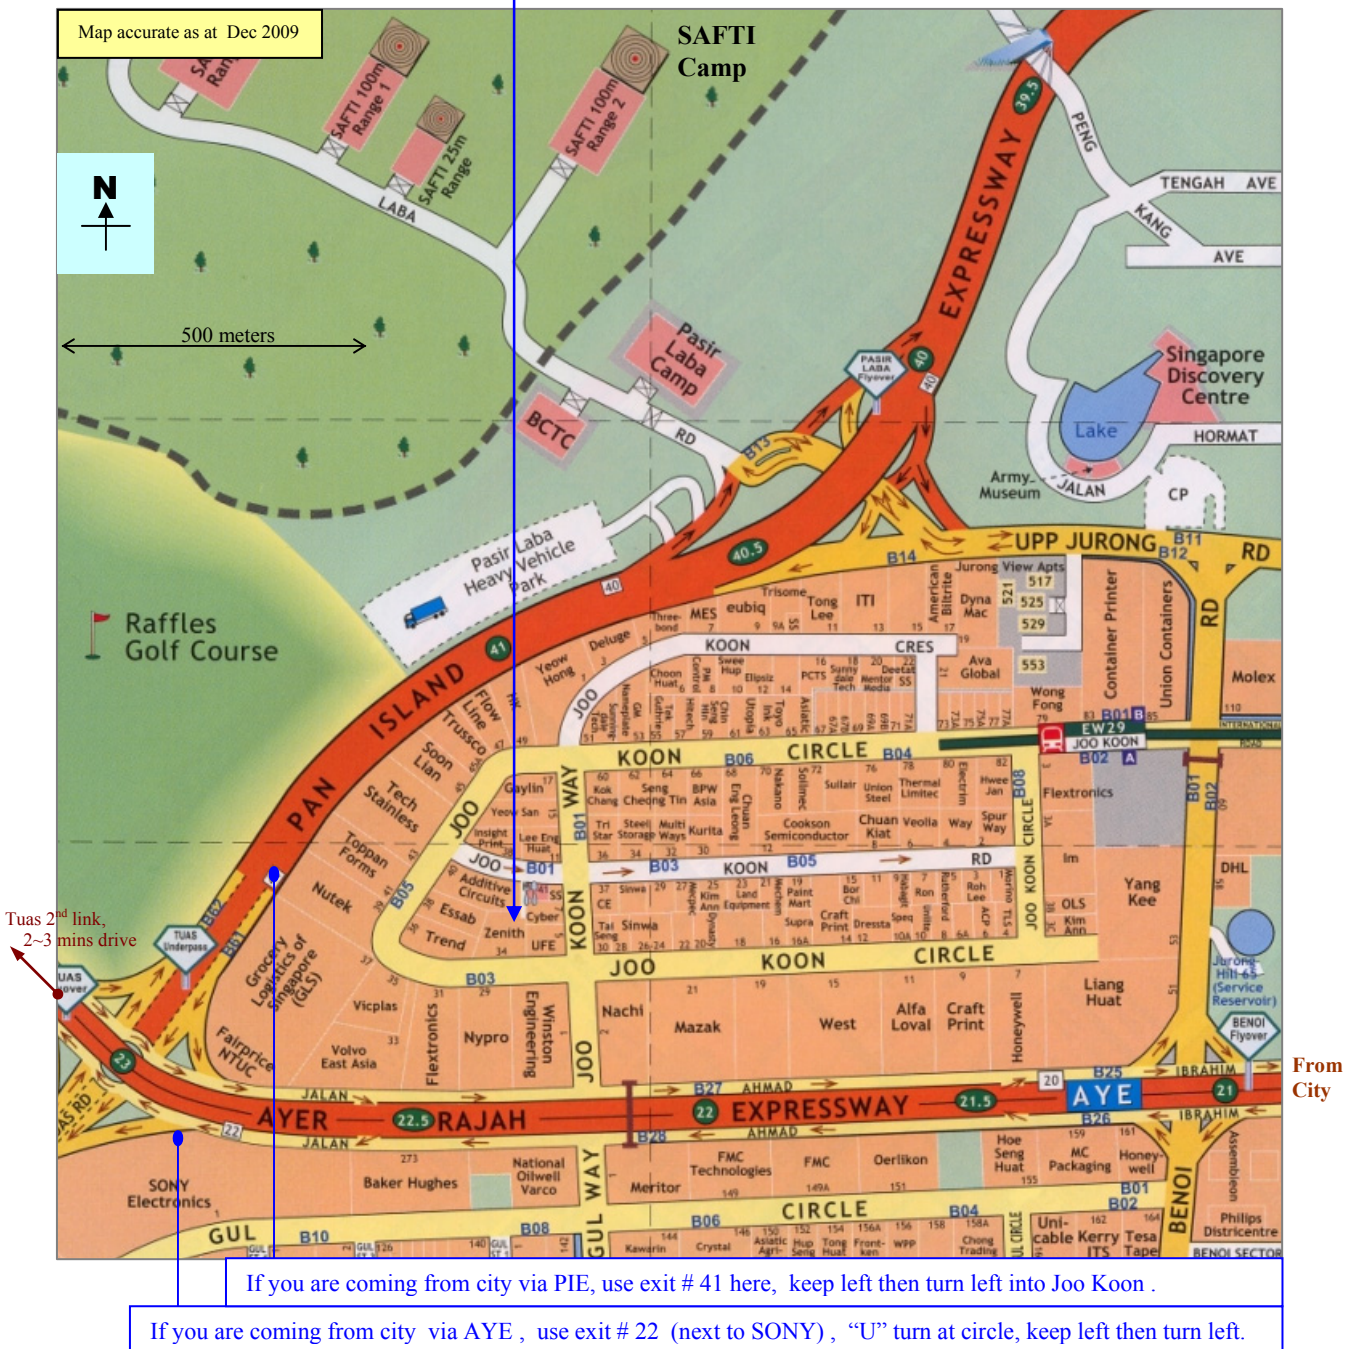

PRINT THIS IN HIGH RESOLUTION TO READ THE SMALL PRINTS

No 34 Joo Koon Circle (Jurong)
Singapore 629060

Tel : (65) 6861 1100 Fax : (65) 6862 1948

Drive time from City-Center to Zenith during off-peak hours approx 25 mins. From Airport approx 45 mins .

Nearest MRT Station - Joo Koon Station
(~750m from Zenith).

You may choose to walk or hop onto bus no. 252 for a 5min ride, stopping directly opposite Zenith (bus-stop number B03)

This map is downloadable from www.ze.com.sg .

Above Map is reproduced with permission from Mighty Minds Street Directory Singapore's most updated Street Directory (licence dated 21 Feb 2003 , renewal 2Mar2010)